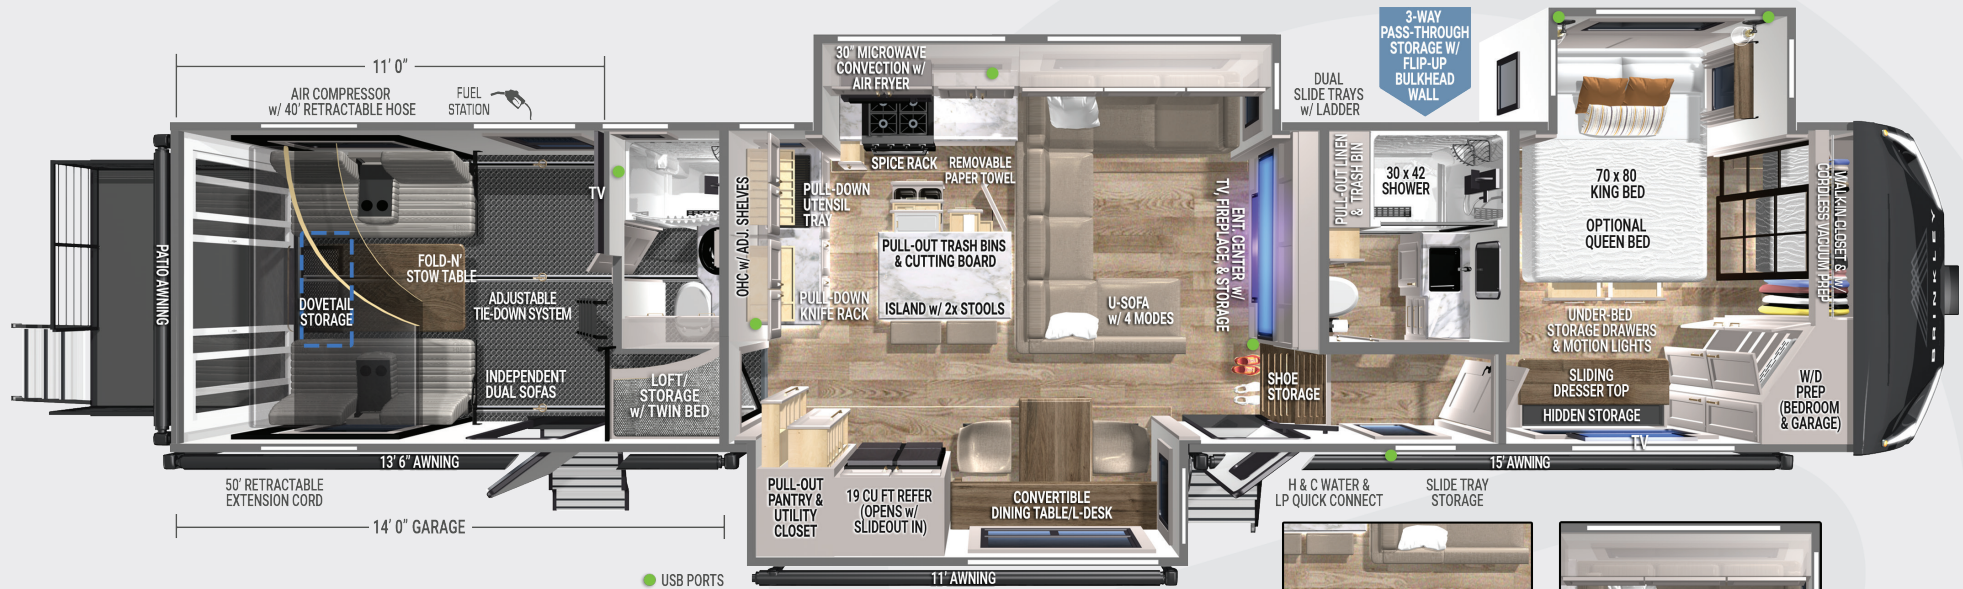

MODEL G 3970

AVAILABLE FALL 2024

Standard Run **MSRP \$214,812**
with \$18,463 of Premium Build Options

SPECIFICATIONS:

- UVW – 18,700 lbs.
- GVWR – 22,500 lbs. (Triple Axle)
- Hitch Weight – 3,450 lbs.
- Exterior Length – 45' 5"
- Overall Height – 13' 4"
- Overall Width – 101"
- Garage Length – 14' 0"
- Garage Door Capacity – 3000 lbs.
- Garage Door Patio Capacity – 1500 lbs.
- Fresh Water Capacity – 150 gal.
- Gray Water Capacity – 156 gal. (104 True + 52)
- Black Water Capacity – 85 gal.
- Fuel Station Tank – 60 Gal. (30+30)
- Wheels & Tires – 17.5" H-Rated (16-Ply)
- Insulation:
 - Floors, Ceiling, Front Cap – R-40
 - Walls – R-11