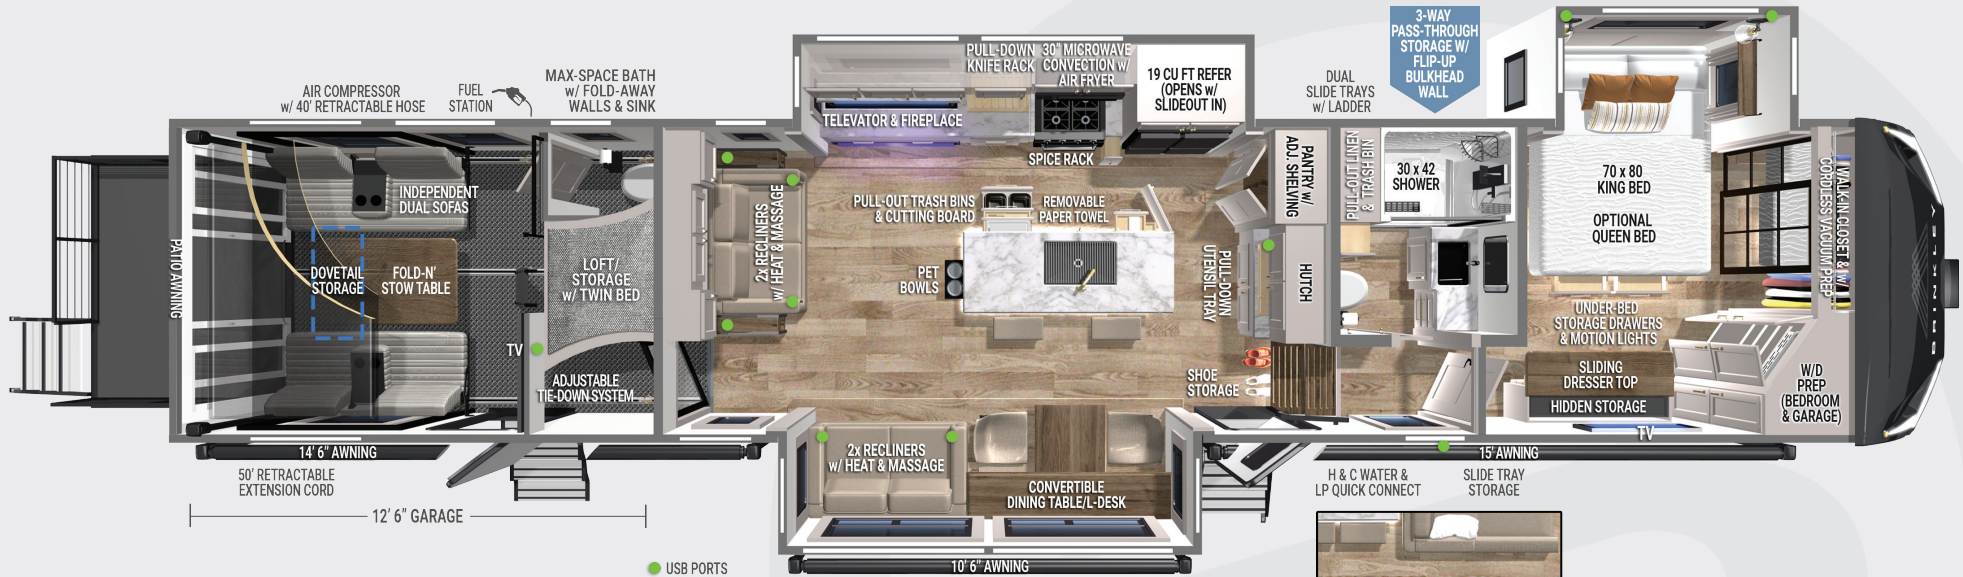

PRE-PRODUCTION PREVIEW

MODEL G 4100

Standard Run **MSRP \$215,391**
with \$18,463 of Premium Build Options

SPECIFICATIONS:

- UVW – 18,600 lbs.
- GVWR – 22,500 lbs. (Triple Axle)
- Hitch Weight – 3,450 lbs.
- Exterior Length – 45' 11"
- Overall Height – 13' 4"
- Overall Width – 101"
- Garage Length – 12' 6"
- Garage Door Capacity – 3000 lbs.
- Garage Door Patio Capacity – 1500 lbs.
- Fresh Water Capacity – 150 gal.
- Gray Water Capacity – 156 gal. (104 True + 52)
- Black Water Capacity – 85 gal.
- Fuel Station Tank – 60 Gal. (30+30)
- Wheels & Tires – 17.5" H-Rated (16-Ply)
- Insulation:
 - Floors, Ceiling, Front Cap – R-40
 - Walls – R-11

POWER:

- FlexPower 5500 w/ Dual Fuel Inverter Generator (Gas or LP)
- Solar System w/ Designated Storage Area
 - 800w of Solar Panels
 - 3000w Inverter
 - 50 Amp MPPT Solar Charge Controller w/30 Amp DC to DC Charger
 - 200 Ah of Lithium Batteries (Self-Heating)
 - Solar Disconnect Switch
- 2x 30 Gallon Fuel Tanks w/ Pump Station
- 2x 30 lbs. LP Tanks (Room for 20 to 40 lbs. Bottles)
- Magnetic Wire Access Hatch (Behind Toilet)