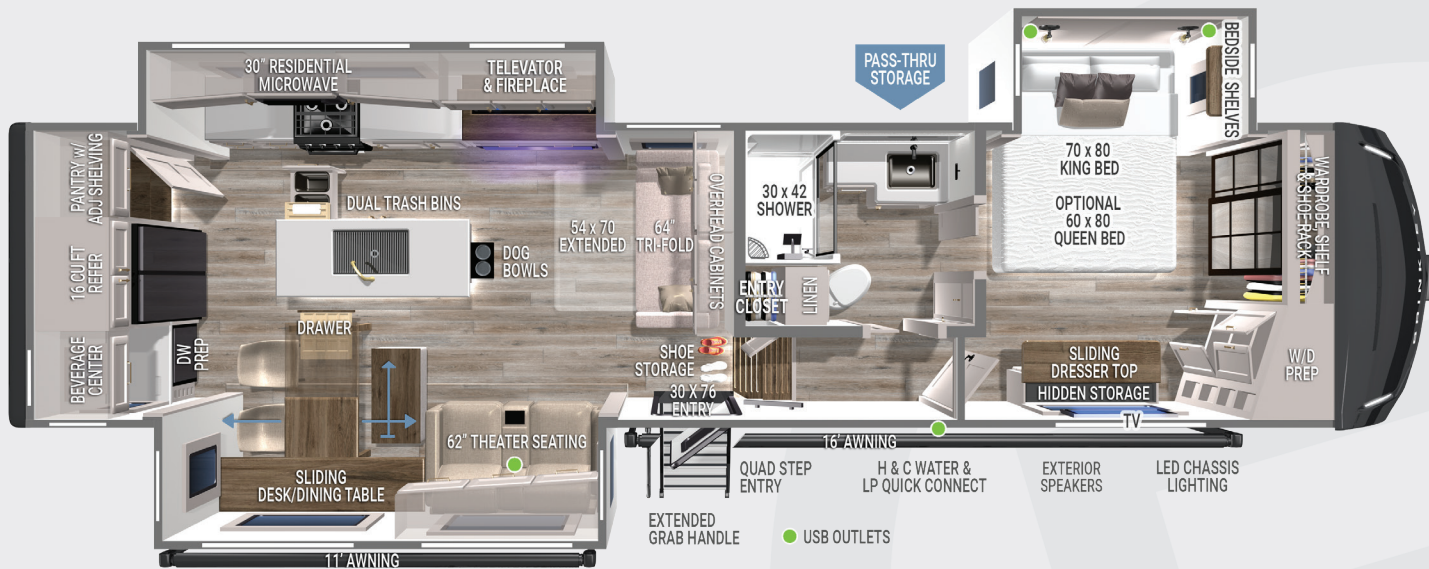

MODEL Z 3300

Standard Run MSRP $118,957

SPECIFICATIONS:

- UVW – 13,127 lbs.
- GVWR – 16,995 lbs.
- Hitch Weight – 2,286 lbs.
- Exterior Length – 36' 7"
- Overall Height w/ AC – 13' 4"
- Width – 96"
- Bath & Bedroom Height - 79 ½"
- Slide Height - 76"
- Axles – Tandem 8,000 lbs.
- Wheels & Tires – 17.5" H-Rated (16 ply)
- Fresh Water Capacity – 150 gal
- Gray Water Capacity – 90 True + 30 gal
- Black Water Capacity – 45 gal
- Insulation – Floors/Ceiling R40, Walls R11

FEATURES:

- Beverage Center w/ Wine Storage, 12V Mini Fridge & 18" x 32" Dish Washer (DW) Prep
- Large Pantry w/ Adjustable Shelves & Appliance Outlet
- Sliding Desk/Dining Table w/ Extending Leaves & Storage Drawer (Seats up to 4)
- Brinkley CraftSense™ Wood Trim Construction
- Premium Residential Cabinets & Drawers w/ Dovetail Joints
- Kitchen & Living Room/Dining Room Flush Floor Slides
- Pet Feeder w/ Removable Pet Bowls
- 64" Trifold Sofa (54"x70" Sleeper)
- Bedside Shelves & Outlets w/ USB & USB-C
- Hidden Sliding Dresser Top Storage Compartment
- Tip-To-Clean Quad Entry Steps
- Square Euro Frameless Windows w/ 6" Openings (Dual Pane Optional)
- Integrated Window Screens & Insulated Blackout Blinds (No Valances)
- Automotive Grade Front Cap, Lights, & Lens
- Sleek & Clean Styling w/ Automotive-Grade Exterior Graphics
- 13.5k Front AC w/ Heat Pump
- Furrion 18k Chill® Cube Rear AC
- Rockford Stereo w/ App Control + Subwoofer Prep
- Wide Stance Hydraulic Leveling Jacks & Oversized Front Storage
- Under I-Beam Storage Boxes
- Built-in Wire Conduit from Roof to Basement
- Basement Utility Access w/ Motion Lights
- Industry First Low Maintenance Roof
- Electric Waste Valves w/ Indicator Light & Manual-Override
- 370W Solar Panel w/ 60AMP MPPT Controller (Inverter Prep & Lithium Ready)
- One-Touch Automatic 6-Point Leveling System
- Brinkley Automotive-Grade Sealant Package
- CURT Touring Coil Suspension System w/ ABS Brakes
- CURT Helux™ King Pin w/ Coil Spring & Shock-Absorber

FACTORY OPTIONS:

- Queen Bed w/ Nightstands $428
- Dual Pane Windows $1,731
- Gen-Y® Executive Gooseneck w/ SnapLatch Torsion Flex $1,876

120224

Optional equipment & props may be shown.
All content is subject to change without notice.
Please consult with your dealer for current information.

For More Information, MSRP, Photos,
Videos & Why Brinkley go to BrinkleyRV.com