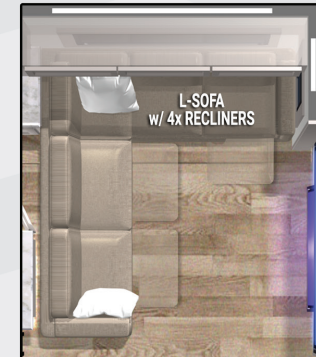

MODEL G 3250

Standard Run **MSRP \$194,474**
with \$14,415 Premium Build Package

SPECIFICATIONS:

- UVW – 17,300 lbs.
- GVWR – 22,000 lbs. (Triple Axle)
- Hitch Weight – 3,150 lbs.
- Exterior Length – 37' 11"
- Overall Height – 13' 4"
- Overall Width – 101"
- Garage Door Capacity – 3000 lbs.
- Garage Door Patio Capacity – 1500 lbs.
- Usable Garage Floor Space – 48" x 96"
- Fresh Water Capacity – 150 gal.
- Gray Water Capacity – 156 gal. (104 True + 52)
- Black Water Capacity – 52 gal.
- Wheels & Tires – 17.5" H-Rated (16-Ply)
- Insulation:
 - Floors, Ceiling, Front Cap – R-40
 - Walls – R-11