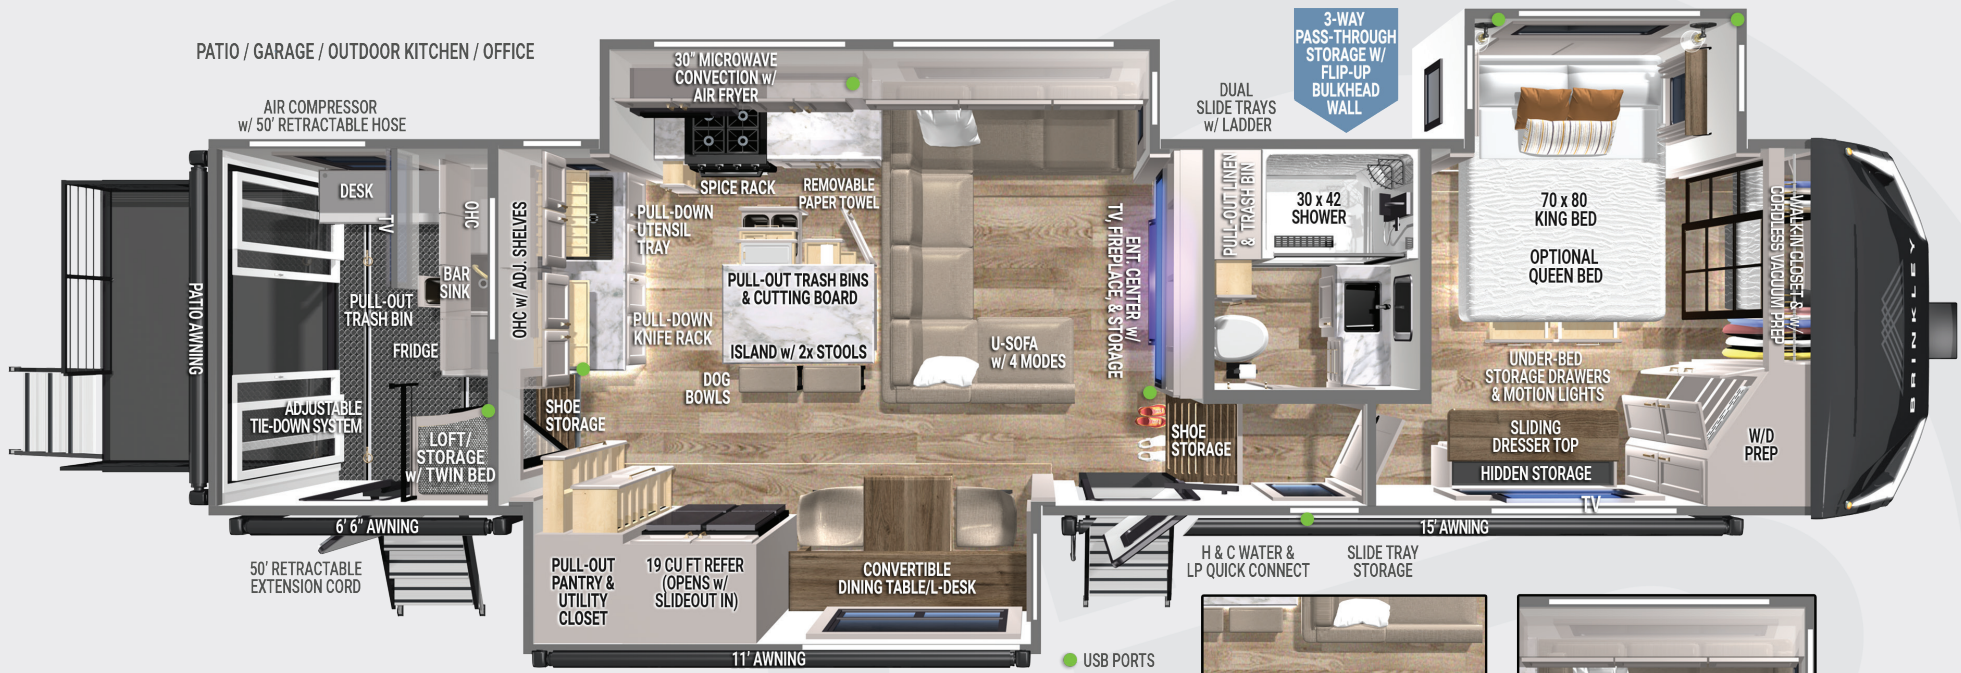

MODEL G 3250

Standard Run **MSRP \$194,474**
with \$14,415 Premium Build Package

SPECIFICATIONS:

- UVW – 17,300 lbs.
- GVWR – 22,000 lbs. (Triple Axle)
- Hitch Weight – 3,150 lbs.
- Exterior Length – 37' 11"
- Overall Height – 13' 4"
- Overall Width – 101"
- Garage Door Capacity – 3000 lbs.
- Garage Door Patio Capacity – 1500 lbs.
- Usable Garage Floor Space – 48" x 96"
- Fresh Water Capacity – 150 gal.
- Gray Water Capacity – 156 gal. (104 True + 52)
- Black Water Capacity – 52 gal.
- Wheels & Tires – 17.5" H-Rated (16-Ply)
- Insulation:
 - Floors, Ceiling, Front Cap – R-40
 - Walls – R-11